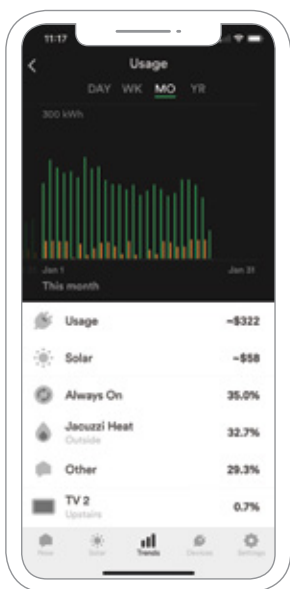

Energy Management

There's no reason your home's electrical bill should be a mystery. **Gain a little insight to manage your energy better** and keep the household budget on track.

With the Wiser Energy system you will see where your money goes and easily spot the inefficiencies that increase your expenses. **The Wiser Energy system will help you take advantage of cheaper, off-peak energy** and make the most of your solar power installation.

Is home safety your main concern? The Wiser Energy system detects electrical use and sends you notifications via the app, like when your garage door opens, or when you leave a curling iron plugged in.

A growing list of smart device integrations including **Philips Hue, Wemo Insight and Kasa smartplugs** enable the ability to take action directly within the app.

See energy usage trends and create goals with the intuitive, easy to use app