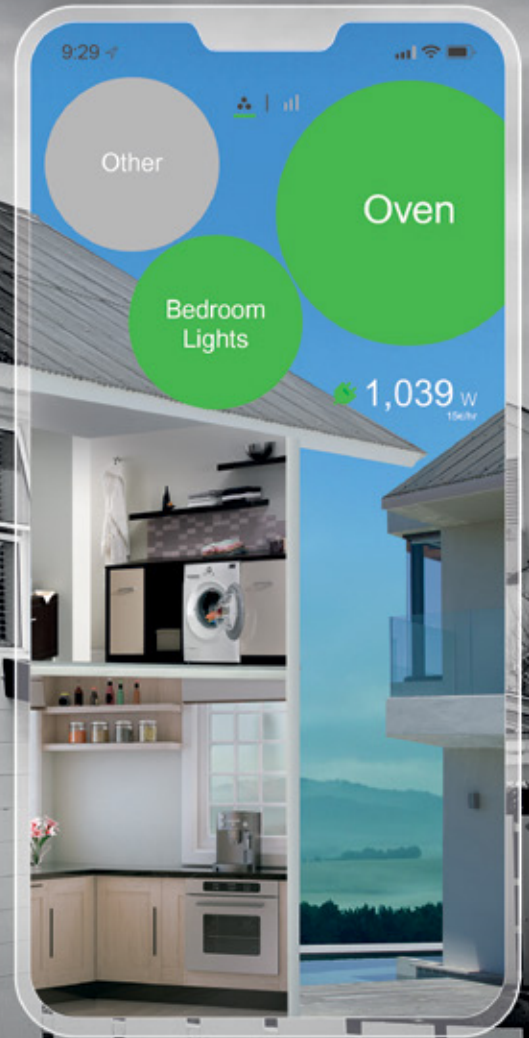

# Discover the **WISER ENERGY** difference

Life Is 

**SQUARE D**™

by Schneider Electric

**Wouldn't it be nice  
to keep tabs on your  
home from anywhere?**

# Welcome to a **WISER ENERGY** home

There's living, and there's living wisely.

In our fast-moving, non-stop world it's easy to lose sight of that.

There are always things to keep track of and to manage.

# Meet Wiser

Wiser Energy™ from Square D™ is an integral part of any smart home. It helps you keep tabs on your home by notifying you when devices are ON or OFF, and monitors home energy usage in real time, for a safer and more efficient home.

The Wiser Energy system uses the Sense app Square D edition for 24/7 monitoring of your valuable appliances and electronics