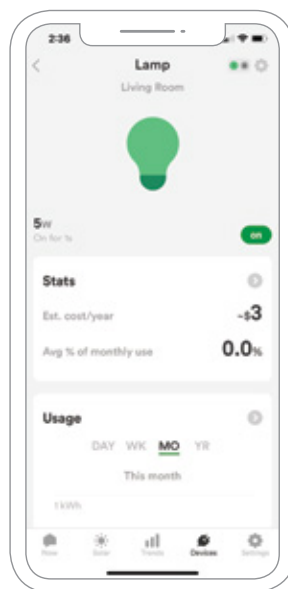

# Energy Management

There's no reason your home's electrical bill should be a mystery. **Gain a little insight to manage your energy better** and keep the household budget on track.

With the Wiser Energy system you will see where your money goes and easily spot the inefficiencies that increase your expenses. **The Wiser Energy system will help you take advantage of cheaper, off-peak energy** and make the most of your solar power installation.

**Is home safety your main concern?** The Wiser Energy system detects electrical use and sends you notifications via the app, like when your garage door opens, or when you leave a curling iron plugged in.

A growing list of smart device integrations including **Philips Hue, Wemo Insight and Kasa smartplugs** enable the ability to take action directly within the app.

See energy usage trends and create goals with the intuitive, easy to use app