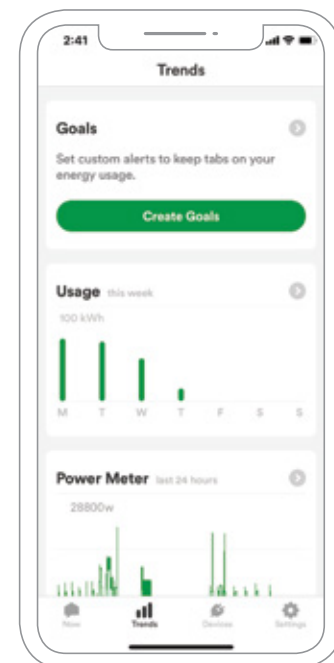

Customize

Set energy usage goals, estimate your monthly energy bills, and take proactive action to cut down on your energy waste. If your home is solar equipped, you can view solar generation, and monitor your return on investment.