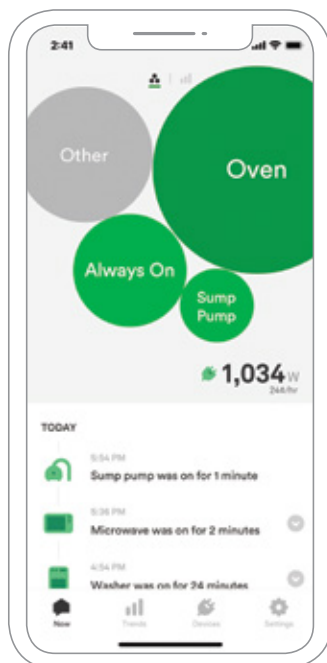

## Features

- Keep tabs on your homes' electrical activity from anywhere
- Gain insights into your energy use for greater savings
- Get mobile alerts when appliances turn ON or OFF
- Take control of your energy through smart device integration with **Amazon Alexa®**, **Google Home™**, **Philips Hue**, **Wemo® Insight**, **Kasa™ HS110 smartplugs** and more
- Optimize your solar installation by monitoring its production

**Comfort,  
convenience, safety...  
simplicity.**

**The difference is  
WISER ENERGY.**

**Simple,  
powerful single  
app. Wherever  
you go, home  
goes with you.**

# Simple, Powerful App

In using the Square D edition of the Sense app, The Wiser Energy system provides homeowners with the knowledge they need to keep their homes safe and efficient.