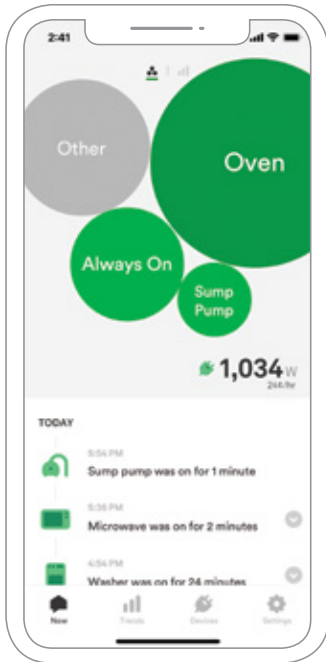

# Welcome to a **WISER ENERGY** home

There's living, and there's living wisely.

In our fast-moving, non-stop world it's easy to lose sight of that.

There are always things to keep track of and to manage.

# Meet Wiser

Wiser Energy™ from Square D™ is an integral part of any smart home. It helps you keep tabs on your home by notifying you when devices are ON or OFF, and monitors home energy usage in real time, for a safer and more efficient home.

The Wiser Energy system uses the Sense app Square D edition for 24/7 monitoring of your valuable appliances and electronics

## Features

- Keep tabs on your homes' electrical activity from anywhere
- Gain insights into your energy use for greater savings
- Get mobile alerts when appliances turn ON or OFF
- Take control of your energy through smart device integration with **Amazon Alexa®**, **Google Home™**, **Philips Hue**, **Wemo® Insight**, **Kasa™ HS110 smartplugs** and more
- Optimize your solar installation by monitoring its production