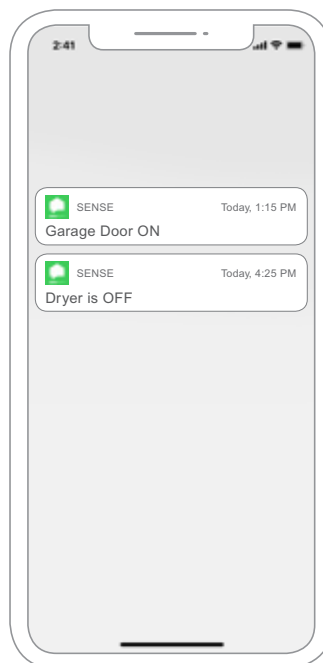

Notifications

Create custom notifications, letting you know when things turn on/off. Like when your garage door opens, when your dryer turns off, or if you leave a curling iron plugged in.